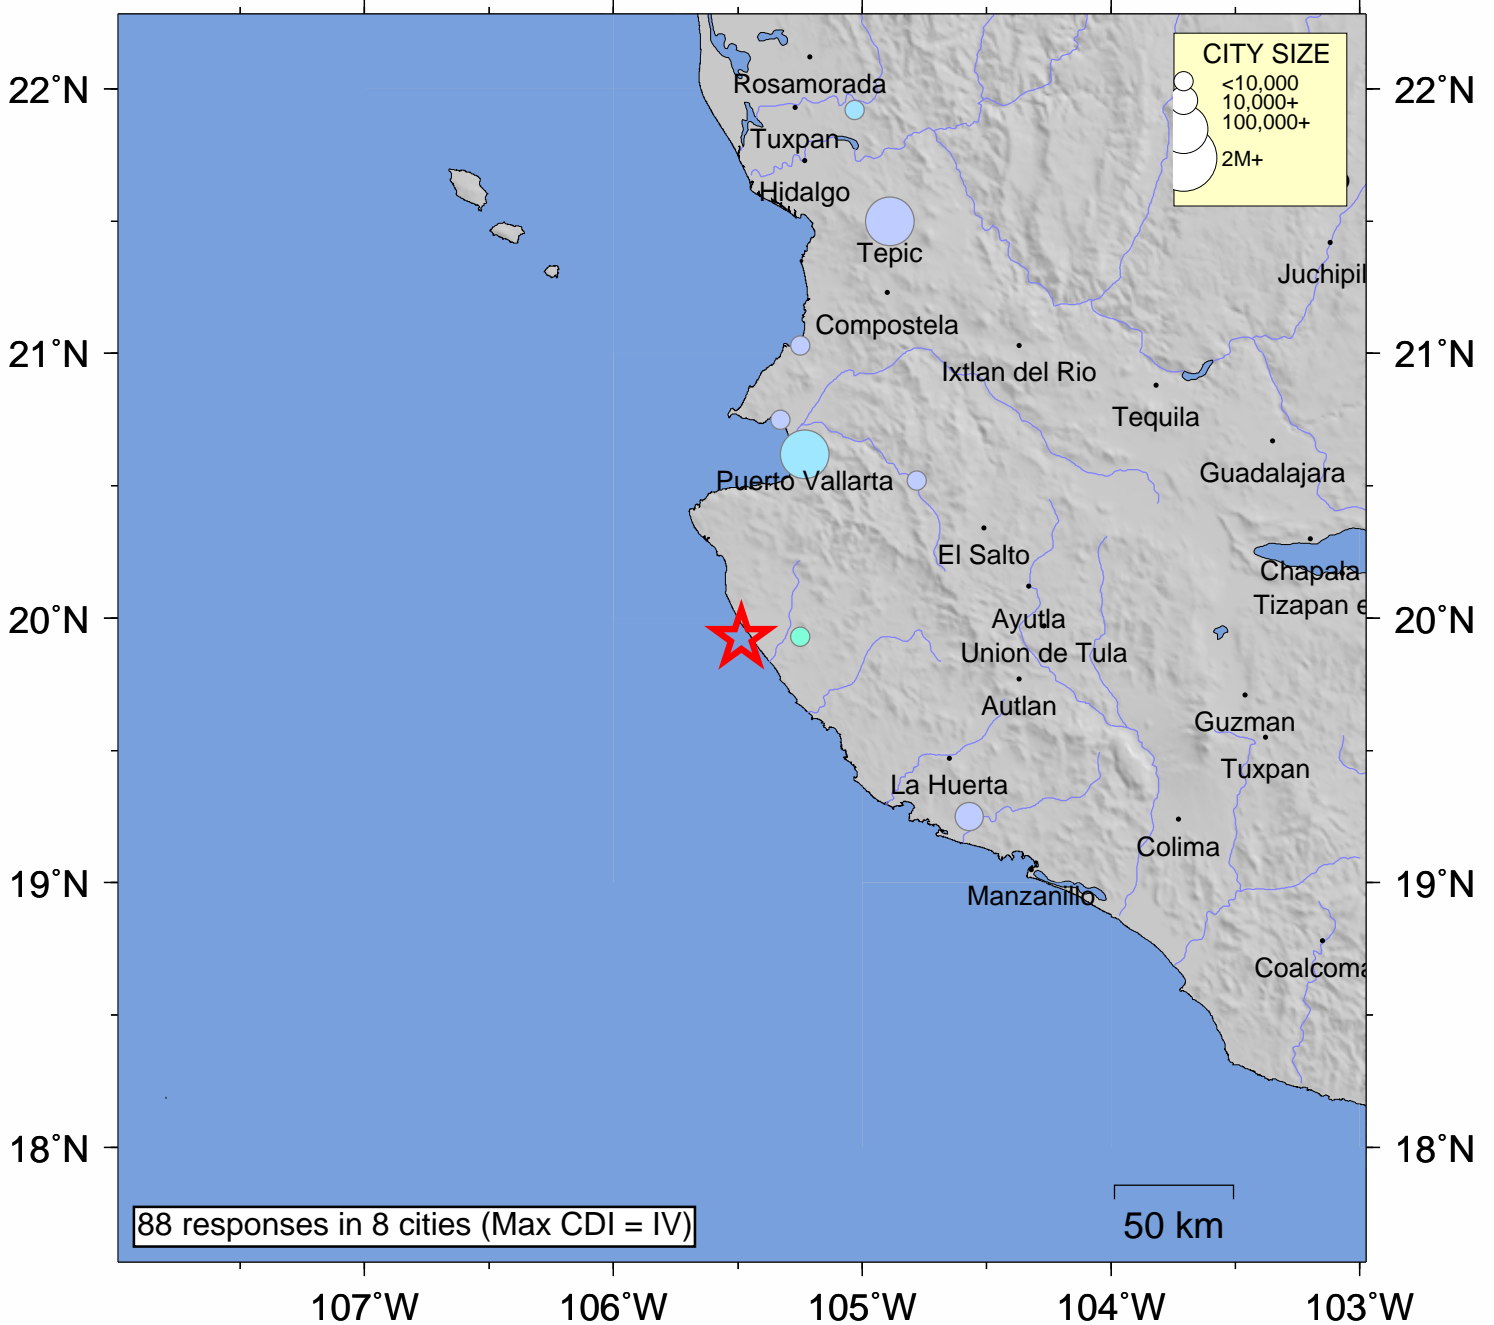

USGS Community Internet Intensity Map JALISCO, MEXICO

Mar 20 2010 15:33:07 local 19.9256N 105.4859W M4.7 Depth: 50 km ID:us2010ubb1

INTENSITY	I	II-III	IV	V	VI	VII	VIII	IX	X+
SHAKING	Not felt	Weak	Light	Moderate	Strong	Very strong	Severe	Violent	Extreme
DAMAGE	none	none	none	Very light	Light	Moderate	Moderate/Heavy	Heavy	V. Heavy